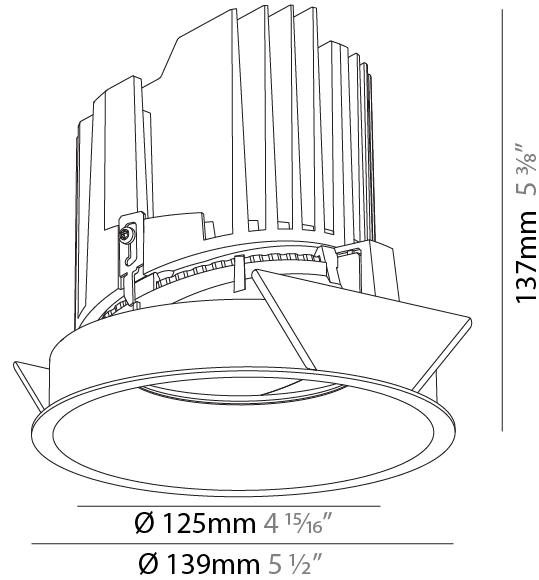

RATINGS AND CERTIFICATIONS

Certified By: Certified for North American Standards
IP rating: IP54