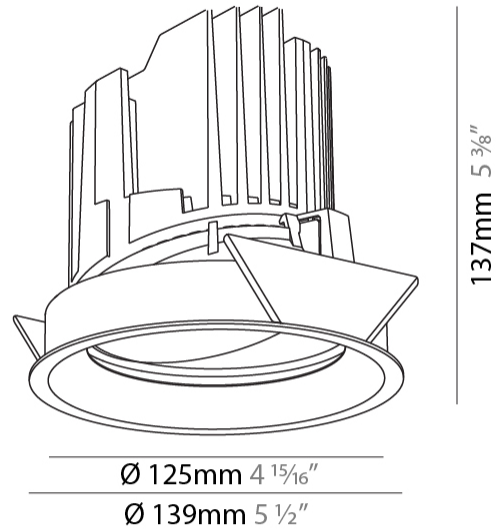

PHYSICAL

Shape: Round
Diameter (mm): 139
Diameter (in): 5 1/2
Height (mm): 137
Height (in): 5 3/8
Ceiling Thickness (mm): 10 / 12.5 / 15
Ceiling Thickness (in): 3/8 or 1/2 or 9/16
Min. Recessing Depth (mm): 150
Min. Recessing Depth (in): 5 7/8
Light Distribution: Adjustable / Downlight
Weight (kg): 0.805
Weight (lbs): 1.77
Fixture Finish: SSR / BKV / CWI / CRY / HAB / LAG / UFT / ITA / RUA / RUR / MIC / FTG / MYG / TWT / LOD / PUS / FRO / FUP / KIA / POP / BLS / SPG / MEY / GOH / GUM / CHC / COM / ABZ / JAG / OBR / MOS / ROR
Fixture Material: Aluminum Die Cast
Cut-out Measurements: 130mm / 5 1/8"

ELECTRICAL

Lamp Type: LED (Zhaga Standard)
Input Wattage (W): 13.2 / 16.5
Total Output Wattage (W): 12 / 14
Dimming: Tri-Mode (Non-Dimming and Phase Dimming (120Vac only) and 0-10V Dimming)
Driver Included: No
Driver Location: Recessed Housing
Driver Type: Constant Current - Universal
Driver Class: Class 2
Housing: See components
Input Voltage (V): 120 - 277
Constant Current (MA): 350

LED

Number of LEDs: 1
Color Temperature (°K): 2700 / 3000 / 3500 / 4000
Max. Delivered Lumen (lm): 870 / 970 / 1039 / 1060
Nominal Lumen (lm): 960 / 1070 / 1156 / 1180
CRI: >90 CRI
Efficiency (%): 0.905
Lamp Life (hrs): 50000

OPTICAL

Reflector°: 10
Optic°: Lens Pack - No Lens
Adjustability: Rotational 355°; Tilt 30°

RATINGS AND CERTIFICATIONS

Certified By: CSA Certified to UL and CSA Standards
IP rating: IP20