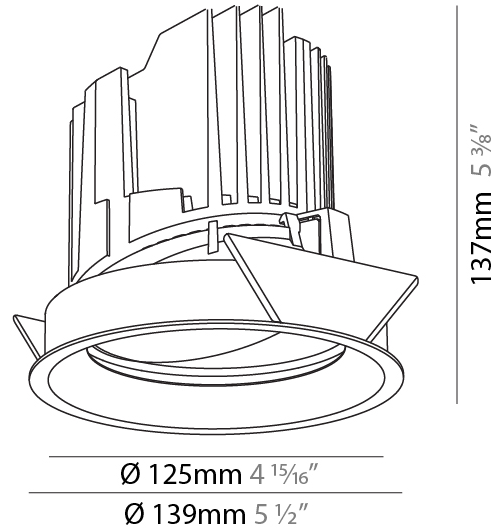

#### PHYSICAL

Shape: Round  
 Diameter (mm): 139  
 Diameter (in): 5 1/2  
 Height (mm): 137  
 Height (in): 5 3/8  
 Ceiling Thickness (mm): 10 / 12.5 / 15  
 Ceiling Thickness (in): 3/8 or 1/2 or 9/16  
 Min. Recessing Depth (mm): 150  
 Min. Recessing Depth (in): 5 7/8  
 Light Distribution: Adjustable / Downlight  
 Weight (kg): 0.805  
 Weight (lbs): 1.77  
 Fixture Finish: SSR / BKV / CWI / CRY / HAB / LAG / UFT / ITA / RUA / RUR / MIC / FTG / MYG / TWT / LOD / PUS / FRO / FUP / KIA / POP / BLS / SPG / MEY / GOH / GUM / CHC / COM / ABZ / JAG / OBR / MOS / ROR  
 Fixture Material: Aluminum Die Cast  
 Cut-out Measurements: 130mm / 5 1/8"

### PHYSICAL

Shape: Round  
 Diameter (mm): 139  
 Diameter (in): 5 1/2  
 Height (mm): 137  
 Height (in): 5 3/8  
 Ceiling Thickness (mm): 10 / 12.5 / 15  
 Ceiling Thickness (in): 3/8 or 1/2 or 9/16  
 Min. Recessing Depth (mm): 150  
 Min. Recessing Depth (in): 5 7/8  
 Light Distribution: Adjustable / Downlight  
 Weight (kg): 0.849  
 Weight (lbs): 1.87  
 Fixture Finish: SSR / BKV / CWI / CRY / HAB / LAG / UFT / ITA / RUA / RUR / MIC / FTG / MYG / TWT / LOD / PUS / FRO / FUP / KIA / POP / BLS / SPG / MEY / GOH / GUM / CHC / COM / ABZ / JAG / OBR / MOS / ROR  
 Fixture Material: Aluminum Die Cast  
 Cut-out Measurements: 130mm / 5 1/8"

### OPTICAL

Reflector°: 10  
 Adjustability: Rotational 355°; Tilt 30°

### RATINGS AND CERTIFICATIONS

Certified By: Certified for North American Standards  
 IP rating: IP54

130mm 5 1/8"	150mm 5 7/8"	10   15mm 3/8"   9/16"	30°	355°	
A					