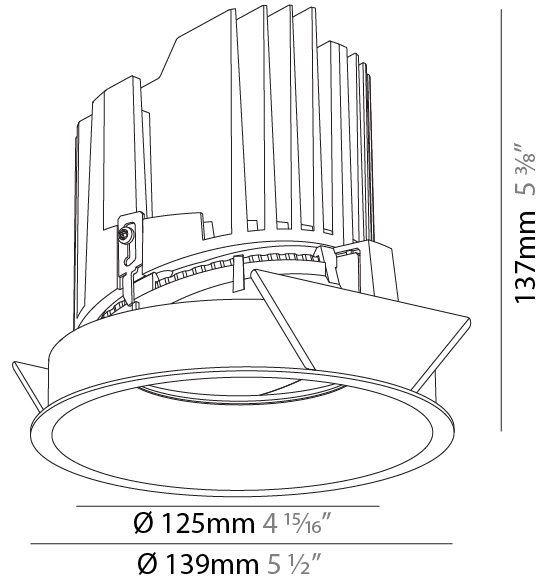

PHYSICAL

Shape: Round
Diameter (mm): 139
Diameter (in): 5 1/2
Height (mm): 137
Height (in): 5 3/8
Ceiling Thickness (mm): 10 / 12.5 / 15
Ceiling Thickness (in): 3/8 or 1/2 or 9/16
Min. Recessing Depth (mm): 150
Min. Recessing Depth (in): 5 7/8
Light Distribution: Adjustable / Downlight
Weight (kg): 0.814
Weight (lbs): 1.79
Fixture Finish: SSR / BKV / CWI / CRY / HAB / LAG / UFT / ITA / RUA / RUR / MIC / FTG / MYG / TWT / LOD / PUS / FRO / FUP / KIA / POP / BLS / SPG / MEY / GOH / GUM / CHC / COM / ABZ / JAG / OBR / MOS / ROR
Fixture Material: Aluminum Die Cast
Cut-out Measurements: 130mm / 5 1/8"

ELECTRICAL

Lamp Type: LED (Zhaga Standard)
Input Wattage (W): 13.2 / 16.5
Total Output Wattage (W): 12 / 14
Dimming: Tri-Mode (Non-Dimming and Phase Dimming (120Vac only) and 0-10V Dimming)
Driver Included: No
Driver Location: Recessed Housing
Driver Type: Constant Current - Universal
Driver Class: Class 2
Housing: See components
Input Voltage (V): 120 - 277
Constant Current (MA): 350

LED

Number of LEDs: 1
Color Temperature (°K): 2700 / 3000 / 3500 / 4000
Max. Delivered Lumen (lm): 870 / 970 / 1039 / 1060
Nominal Lumen (lm): 960 / 1070 / 1156 / 1180
CRI: >90 CRI
Efficiency (%): 90.5
Lamp Life (hrs): 50000

OPTICAL

Reflector°: 10
Adjustability: Rotational 355°; Tilt 10°

RATINGS AND CERTIFICATIONS

Certified By: Certified for North American Standards
IP rating: IP20